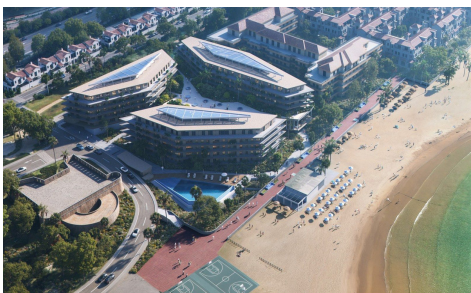

2

2

97m²

N/A

A Mediterranean Balcony in Manilva

Imagine waking up to the sun rising over the sea, with endless Mediterranean views stretching out right from your window. Welcome to an exclusive new beachfront development in Manilva, a rare opportunity where luxury, history, and the ultimate coastal lifestyle merge.

Located next to the historic Duquesa Castle and just minutes from the vibrant Duquesa Marina, this project offers a highly coveted frontline beach location. It perfectly balances the tranquillity of a seaside escape with the world-class leisure, gastronomy, and energy of the Costa del Sol.

Spanning three elegant buildings, the development features 145 premier residences engineered for