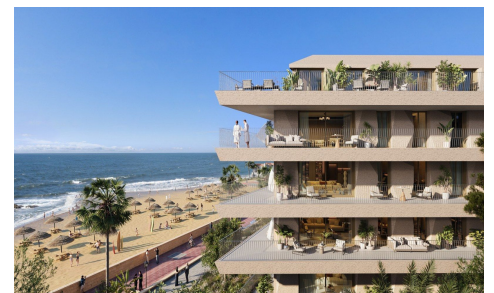

2

2

97m²

N/A

A Mediterranean Balcony in Manilva

Imagine waking up to the sun rising over the sea, with endless Mediterranean views stretching out right from your window. Welcome to an exclusive new beachfront development in Manilva, a rare opportunity where luxury, history, and the ultimate coastal lifestyle merge.

Located next to the historic Duquesa Castle and just minutes from the vibrant Duquesa Marina, this project offers a highly coveted frontline beach location. It perfectly balances the tranquillity of a seaside escape with the world-class leisure, gastronomy, and energy of the Costa del Sol.

Spanning three elegant buildings, the development features 145 premier residences engineered for